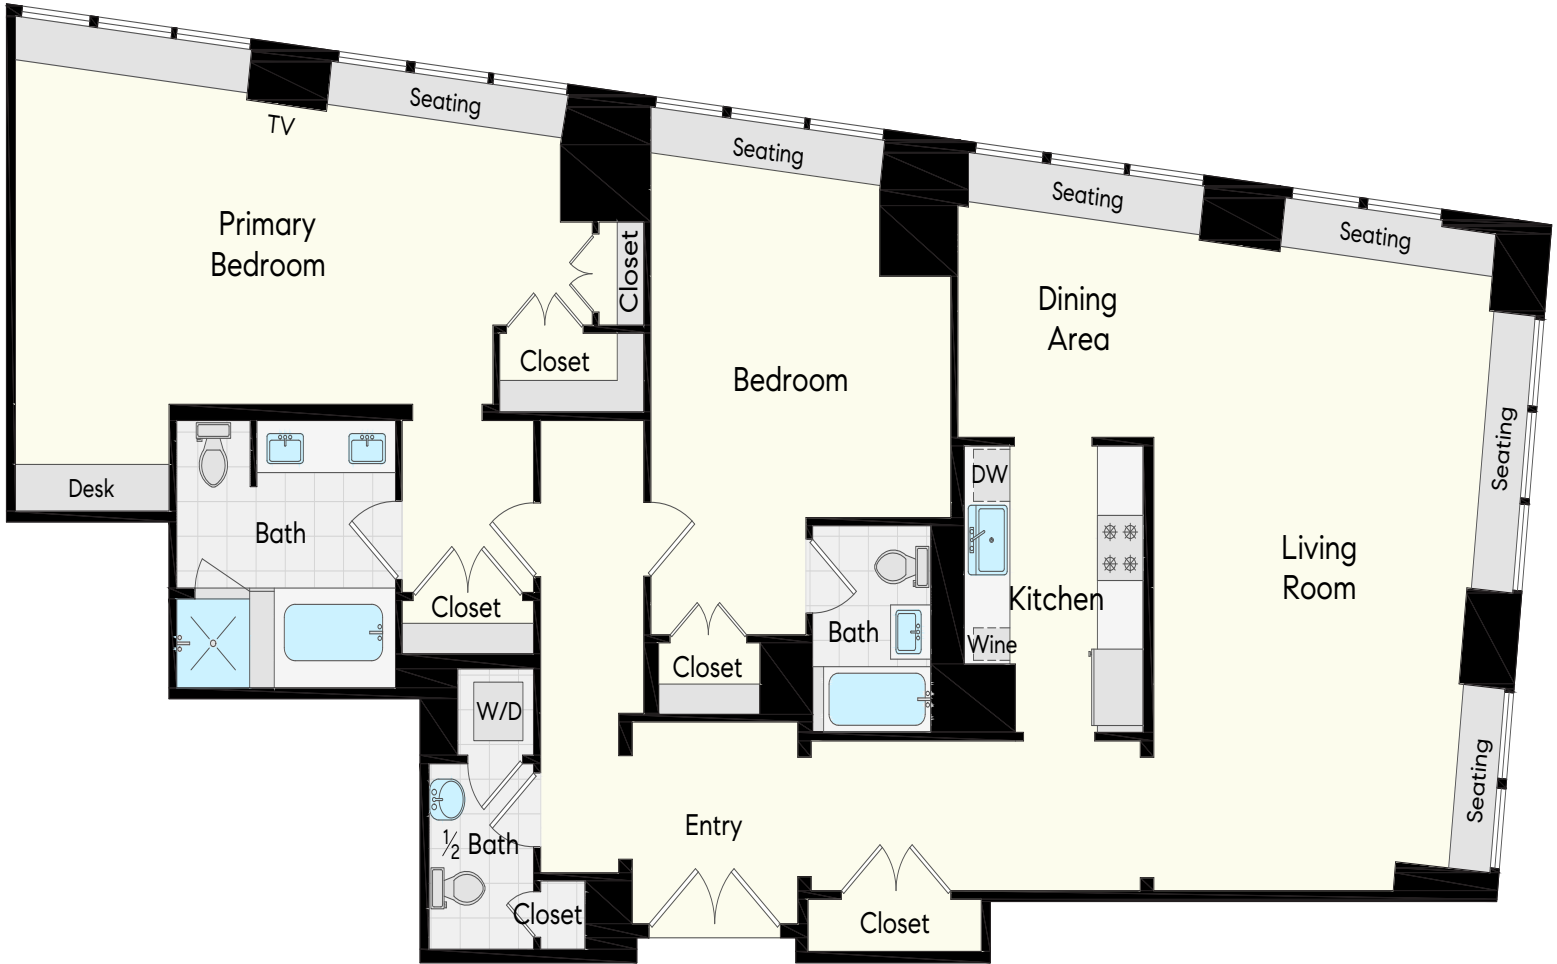

Four Seasons Residence 36G

2 Bedrooms | 2.5 Bathrooms

1,855 Sq.Ft.

Figures are approximate, per graphic artist

GREGG LYNN
TEAM

GreggLynn.com DRE: 01467774

Sotheby's
INTERNATIONAL REALTY